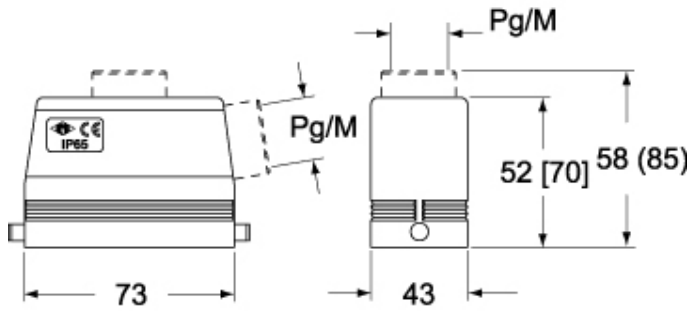

Part number

MAV 10 L32

Catalogue drawings

CHO L (CAO) MHO L [MAO L]
CHV L [CAV L] MHV L (MAV L)